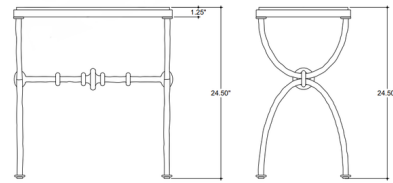

### Description

Drawing inspiration from classical Greek design, the Agora Side Table showcases white travertine with dynamic veining. The gently curving legs give the table a sculptural feel, while a center stretcher with decorative orb detailing adds extra visual interest. Finished in a rich bronze, the metal frame perfectly complements the light hue of the travertine, which will vary from piece to piece.

Shown in bronze / travertine

TOP VIEW

FRONT VIEW

SIDE VIEW

### Specifications

COLOR	Travertine
BODY FINISH	Bronze
WATTAGE	N/A
DIMMER	N/A
DIMENSIONS	22.5"W x 24.5"H x 13.5"D
BULB	N/A
COUNTRY OF ORIGIN	India

CLICK TO VIEW PRODUCT

Notes: