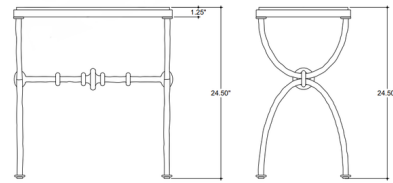

FRONT VIEW

SIDE VIEW

Specifications

COLOR	Travertine
BODY FINISH	Bronze
WATTAGE	N/A
DIMMER	N/A
DIMENSIONS	22.5"W x 24.5"H x 13.5"D
BULB	N/A
COUNTRY OF ORIGIN	India