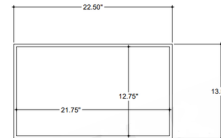

Lightology

lightology.com
866-954-4489
06-12-26

Project: _____

Company: _____

Location: _____ Fixture Type: _____

SPEC #: **CRC1429484**

Approved On: _____ Approved By: _____

Agora Side Table

By Currey & Company

Description

Drawing inspiration from classical Greek design, the Agora Side Table showcases white travertine with dynamic veining. The gently curving legs give the table a sculptural feel, while a center stretcher with decorative orb detailing adds extra visual interest. Finished in a rich bronze, the metal frame perfectly complements the light hue of the travertine, which will vary from piece to piece.

TOP VIEW

Specifications

COLOR	Travertine
BODY FINISH	Bronze
WATTAGE	N/A
DIMMER	N/A
DIMENSIONS	22.5"W x 24.5"H x 13.5"D
BULB	N/A
COUNTRY OF ORIGIN	India

CLICK TO VIEW PRODUCT

Notes: