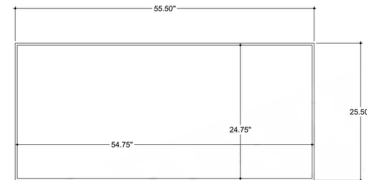

Shown in bronze / travertine

TOP VIEW