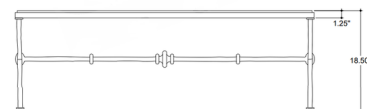

Shown in bronze / travertine

TOP VIEW

Specifications

COLOR	Travertine
BODY FINISH	Bronze
WATTAGE	N/A
DIMMER	N/A
DIMENSIONS	55.5"W x 18.5"H x 25.5"D
BULB	N/A
COUNTRY OF ORIGIN	India

CLICK TO VIEW PRODUCT

Notes: