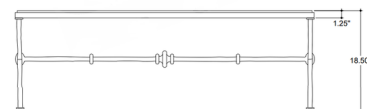

Lightology

lightology.com
866-954-4489
05-18-26

Project: _____

Company: _____

Location: _____ Fixture Type: _____

SPEC #: **CRC1429485**

Approved On: _____ Approved By: _____

Agora Cocktail Table By Currey & Company

Description

Drawing inspiration from classical Greek design, the Agora Cocktail Table showcases white travertine with dynamic veining. The gently curving legs give the table a sculptural feel, while a center stretcher with decorative orb detailing adds extra visual interest. Finished in a rich bronze, the metal frame perfectly complements the light hue of the travertine, which will vary from piece to piece.

Specifications

COLOR	Travertine
BODY FINISH	Bronze
WATTAGE	N/A
DIMMER	N/A
DIMENSIONS	55.5"W x 18.5"H x 25.5"D
BULB	N/A
COUNTRY OF ORIGIN	India

CLICK TO VIEW PRODUCT

Notes: