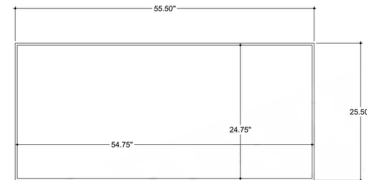

Shown in bronze / travertine

TOP VIEW

Specifications

COLOR	Travertine
BODY FINISH	Bronze
WATTAGE	N/A
DIMMER	N/A
DIMENSIONS	55.5"W x 18.5"H x 25.5"D
BULB	N/A
COUNTRY OF ORIGIN	India

CLICK TO VIEW PRODUCT

Notes: