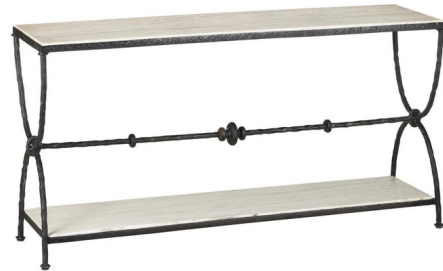

# Lightology

lightology.com  
866-954-4489  
04-28-26

Project: \_\_\_\_\_

Company: \_\_\_\_\_

Location: \_\_\_\_\_ Fixture Type: \_\_\_\_\_

SPEC #: **CRC1429486**

Approved On: \_\_\_\_\_ Approved By: \_\_\_\_\_

## Agora Console Table By Currey & Company

### Description

Drawing inspiration from classical Greek design, the Agora Console Table showcases white travertine with dynamic veining. The gently curving legs give the table a sculptural feel, while a center stretcher with decorative orb detailing adds extra visual interest. Finished in a rich bronze, the metal frame perfectly complements the light hue of the travertine, which will vary from piece to piece.

### Specifications

COLOR	Travertine
BODY FINISH	Bronze
WATTAGE	N/A
DIMMER	N/A
DIMENSIONS	59"W x 31"H x 16"D
BULB	N/A
COUNTRY OF ORIGIN	India

CLICK TO VIEW PRODUCT

Notes: