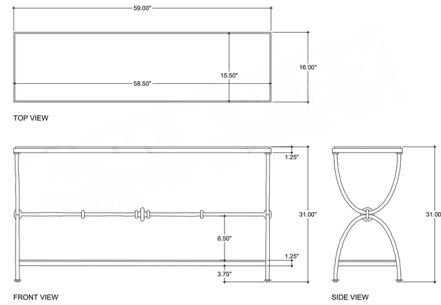

Shown in bronze / travertine

Specifications

COLOR	Travertine
BODY FINISH	Bronze
WATTAGE	N/A
DIMMER	N/A
DIMENSIONS	59"W x 31"H x 16"D
BULB	N/A
COUNTRY OF ORIGIN	India

CLICK TO VIEW PRODUCT

Notes: