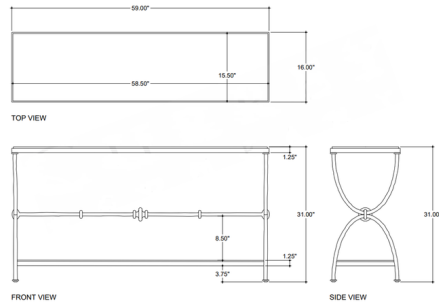

### Specifications

COLOR	Travertine
BODY FINISH	Bronze
WATTAGE	N/A
DIMMER	N/A
DIMENSIONS	59"W x 31"H x 16"D
BULB	N/A
COUNTRY OF ORIGIN	India

CLICK TO VIEW PRODUCT

Notes: