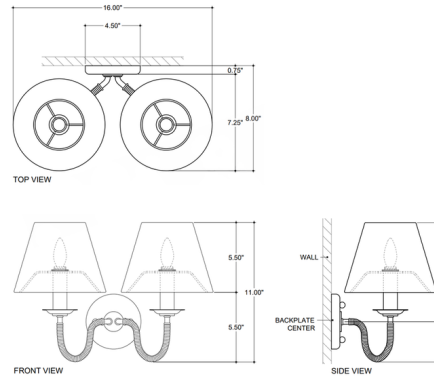

Shown in brushed brass / off white

Specifications

COLOR Off White
BODY FINISH Brushed Brass
WATTAGE 14W
DIMMER Standard 120V
DIMENSIONS 16"W x 11"H x 8"D
BULB NOT INCLUDED 2 x B10/Candelabra (E12)/7W/120V LED
COUNTRY OF ORIGIN China