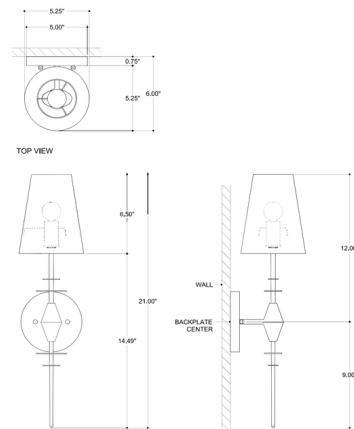

Shown in verde bronze / gold

Specifications

COLOR Gold
 BODY FINISH Verde Bronze
 WATTAGE 9W
 DIMMER Standard 120V
 DIMENSIONS 5.25"W x 21"H x 6"D
 BULB NOT INCLUDED 1 x B10/Candelabra (E12)/9W/120V LED
 COUNTRY OF ORIGIN Philippines