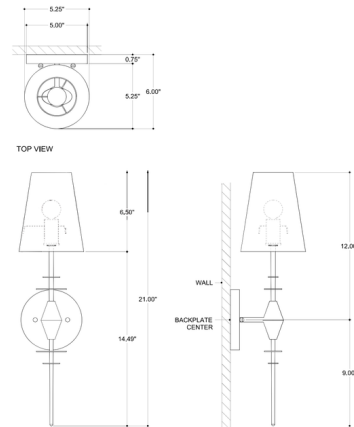

Shown in verde bronze / gold

Specifications

COLOR	Gold
BODY FINISH	Verde Bronze
WATTAGE	9W
DIMMER	Standard 120V
DIMENSIONS	5.25"W x 21"H x 6"D
BULB NOT INCLUDED	1 x B10/Candelabra (E12)/9W/120V LED
COUNTRY OF ORIGIN	Philippines