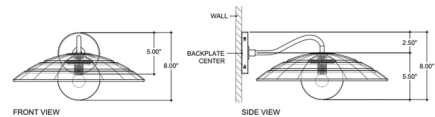

Lightology

lightology.com
866-954-4489
04-24-26

Project: _____

Company: _____

Location: _____ Fixture Type: _____

SPEC #: **CRC1429499**

Approved On: _____ Approved By: _____

Barbary Outdoor Wall Sconce By Currey & Company

Description

The Barbary Outdoor Wall Sconce features a charming update to the classic gooseneck barn sconce. The dome shade is crafted from all-weather handwoven wicker, creating a textured basket that supports a frosted milk-glass globe. A black finish modernizes the look.

Shown in black / natural

Specifications

COLOR	Natural
BODY FINISH	Black
WATTAGE	9W
DIMMER	Standard 120V
DIMENSIONS	16"W x 8"H x 17.25"D
BULB NOT INCLUDED	1 x B10/Candelabra (E12)/9W/120V LED
COUNTRY OF ORIGIN	China

CLICK TO VIEW PRODUCT

Notes: