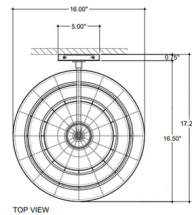

Lightology

lightology.com
866-954-4489
04-24-26

Project: _____

Company: _____

Location: _____ Fixture Type: _____

SPEC #: **CRC1429499**

Approved On: _____ Approved By: _____

Barbary Outdoor Wall Sconce By Currey & Company

Description

The Barbary Outdoor Wall Sconce features a charming update to the classic gooseneck barn sconce. The dome shade is crafted from all-weather handwoven wicker, creating a textured basket that supports a frosted milk-glass globe. A black finish modernizes the look.

Shown in black / natural

Specifications

COLOR	Natural
BODY FINISH	Black
WATTAGE	9W
DIMMER	Standard 120V
DIMENSIONS	16"W x 8"H x 17.25"D
BULB NOT INCLUDED	1 x B10/Candelabra (E12)/9W/120V LED
COUNTRY OF ORIGIN	China

CLICK TO VIEW PRODUCT

Notes: