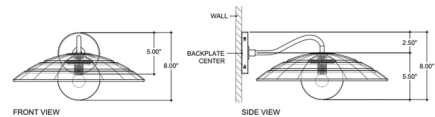

### Specifications

COLOR	Natural
BODY FINISH	Black
WATTAGE	9W
DIMMER	Standard 120V
DIMENSIONS	16"W x 8"H x 17.25"D
BULB NOT INCLUDED	1 x B10/Candelabra (E12)/9W/120V LED
COUNTRY OF ORIGIN	China

CLICK TO VIEW PRODUCT