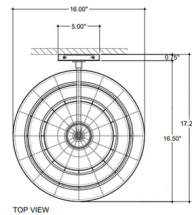

### Specifications

COLOR	Natural
BODY FINISH	Black
WATTAGE	9W
DIMMER	Standard 120V
DIMENSIONS	16"W x 8"H x 17.25"D
BULB NOT INCLUDED	1 x B10/Candelabra (E12)/9W/120V LED
COUNTRY OF ORIGIN	China

CLICK TO VIEW PRODUCT