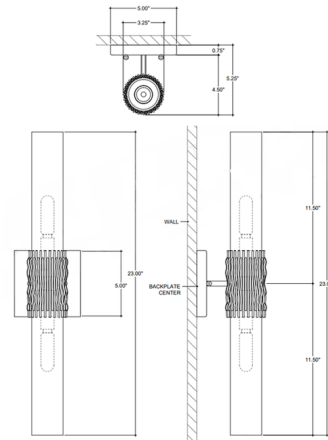

### Specifications

COLOR	White
BODY FINISH	Polished Nickel
WATTAGE	16W
DIMMER	Standard 120V
DIMENSIONS	5"W x 23"H x 5.25"D
BULB NOT INCLUDED	2 x T8/Candelabra (E12)/8W/120V LED
COUNTRY OF ORIGIN	China

CLICK TO VIEW PRODUCT