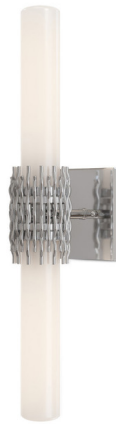

# Lightology

lightology.com  
866-954-4489  
04-24-26

Project: \_\_\_\_\_

Company: \_\_\_\_\_

Location: \_\_\_\_\_ Fixture Type: \_\_\_\_\_

SPEC #: **CRC1429506**

Approved On: \_\_\_\_\_ Approved By: \_\_\_\_\_

## Brietta Bath Wall Sconce By Currey & Company

### Description

An exemplar of textural movement, the Brietta Bath Wall Sconce features a contemporary twist on traditional woven materials. Undulating wires create a stark central cuff, mimicking and modernizing a natural fiber weave. Two milky glass tubes extend the minimalist silhouette.

Shown in polished nickel / white