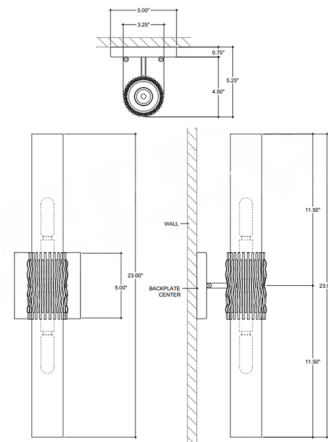

Shown in polished nickel / white

Specifications

COLOR	White
BODY FINISH	Polished Nickel
WATTAGE	16W
DIMMER	Standard 120V
DIMENSIONS	5"W x 23"H x 5.25"D
BULB NOT INCLUDED	2 x T8/Candelabra (E12)/8W/120V LED
COUNTRY OF ORIGIN	China