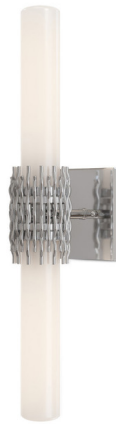

Lightology

lightology.com
866-954-4489
07-01-26

Project: _____

Company: _____

Location: _____ Fixture Type: _____

SPEC #: **CRC1429506**

Approved On: _____ Approved By: _____

Brietta Bath Wall Sconce

By Currey & Company

Description

An exemplar of textural movement, the Brietta Bath Wall Sconce features a contemporary twist on traditional woven materials. Undulating wires create a stark central cuff, mimicking and modernizing a natural fiber weave. Two milky glass tubes extend the minimalist silhouette.

Shown in polished nickel / white

Specifications

COLOR	White
BODY FINISH	Polished Nickel
WATTAGE	16W
DIMMER	Standard 120V
DIMENSIONS	5"W x 23"H x 5.25"D
BULB NOT INCLUDED	2 x T8/Candelabra (E12)/8W/120V LED
COUNTRY OF ORIGIN	China