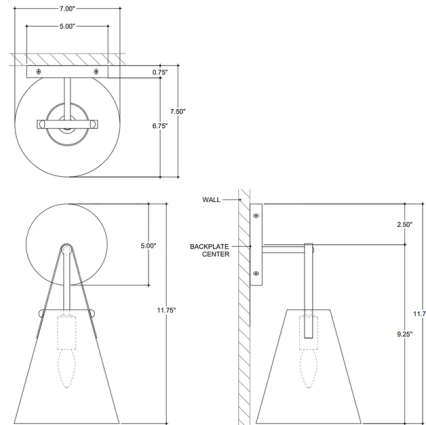

Shown in oil rubbed bronze / white

Specifications

| | |
|-------------------|--------------------------------------|
| COLOR | White |
| BODY FINISH | Oil Rubbed Bronze |
| WATTAGE | 9W |
| DIMMER | Standard 120V |
| DIMENSIONS | 7"W x 11.75"H x 7.5"D |
| BULB NOT INCLUDED | 1 x B10/Candelabra (E12)/9W/120V LED |
| COUNTRY OF ORIGIN | China |