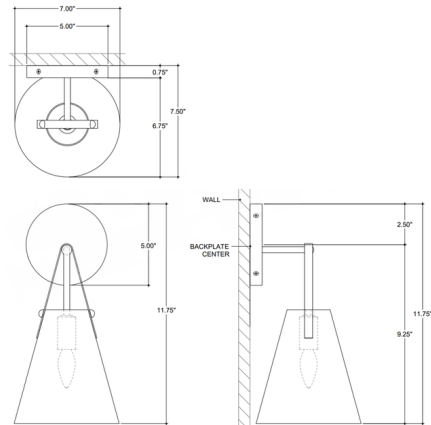

Shown in oil rubbed bronze / white

Specifications

COLOR	White
BODY FINISH	Oil Rubbed Bronze
WATTAGE	9W
DIMMER	Standard 120V
DIMENSIONS	7\"W x 11.75\"H x 7.5\"D
BULB NOT INCLUDED	1 x B10/Candelabra (E12)/9W/120V LED
COUNTRY OF ORIGIN	China