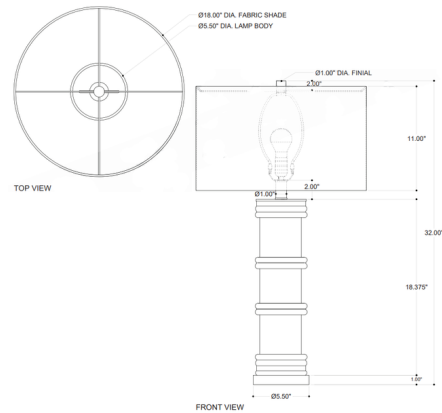

Description

Inspired by the elegant, repeating symmetry of bamboo shoots, the Balsam Table Lamp is a contemporary take on natural minimalism. Glossy black hardware and a black optic crystal base heighten the modern feel. The drum shade is fastened to the lamp with a black finial that completes the piece. 3-Way switch on socket.

Shown in green / grey birch

Specifications

COLOR Grey Birch
BODY FINISH Green
WATTAGE 25W
DIMMER Included
DIMENSIONS 18"W x 32"H
BULB NOT INCLUDED 1 x A21 3-Way/Medium (E26)/25W/120V LED
COUNTRY OF ORIGIN China