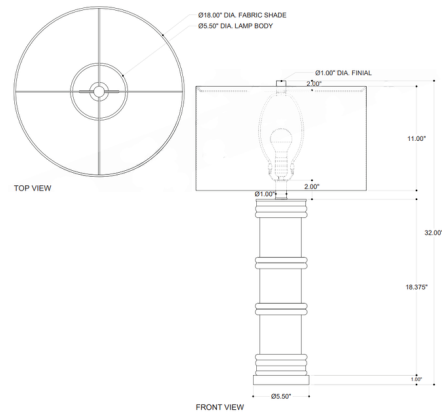

### Description

Inspired by the elegant, repeating symmetry of bamboo shoots, the Balsam Table Lamp is a contemporary take on natural minimalism. Glossy black hardware and a black optic crystal base heighten the modern feel. The drum shade is fastened to the lamp with a black finial that completes the piece. 3-Way switch on socket.

### Specifications

COLOR . . . . . Grey Birch  
BODY FINISH . . . . . Green  
WATTAGE . . . . . 25W  
DIMMER . . . . . Included  
DIMENSIONS . . . . . 18"W x 32"H  
BULB NOT INCLUDED . . . . . 1 x A21 3-Way/Medium (E26)/25W/120V LED  
COUNTRY OF ORIGIN . . . . . China