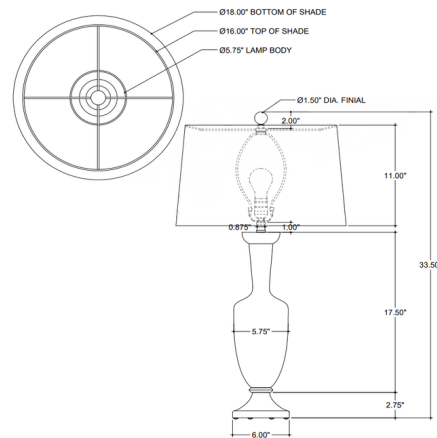

Description

The Classico Table Lamp is a vibrant and glamorous accent piece. Modeled after a classic nineteenth-century vase, two pieces of clear optic crystal are shaped and banded together by a metal ring to form the elongated body and sloping base. A silk shade and crystal finial complete the lamp. 3-Way switch on socket.

Shown in crystal / eggshell

Specifications

COLOR	Eggshell
BODY FINISH	Crystal
WATTAGE	25W
DIMMER	Included
DIMENSIONS	18"W x 33.5"H
BULB NOT INCLUDED	1 x A21 3-Way/Medium (E26)/25W/120V LED
COUNTRY OF ORIGIN	China