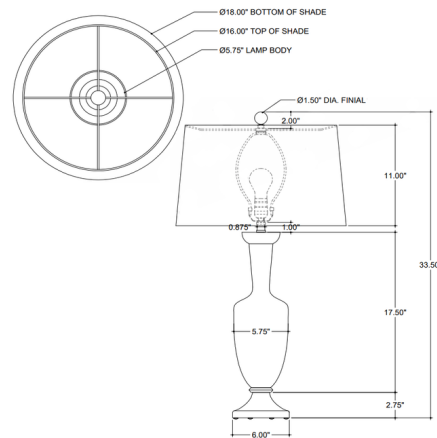

Description

The Classico Table Lamp is a vibrant and glamorous accent piece. Modeled after a classic nineteenth-century vase, two pieces of clear optic crystal are shaped and banded together by a metal ring to form the elongated body and sloping base. A silk shade and crystal finial complete the lamp. 3-Way switch on socket.

Shown in crystal / eggshell

Specifications

COLOR Eggshell
BODY FINISH Crystal
WATTAGE 25W
DIMMER Included
DIMENSIONS 18"W x 33.5"H
BULB NOT INCLUDED 1 x A21 3-Way/Medium (E26)/25W/120V LED
COUNTRY OF ORIGIN China