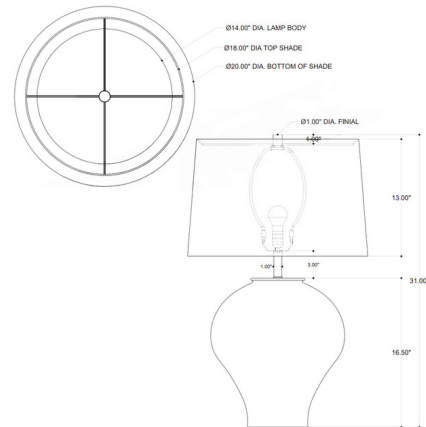

Shown in green / cuban sandpaper

Specifications

COLOR	Cuban Sandpaper
BODY FINISH	Green
WATTAGE	25W
DIMMER	Included
DIMENSIONS	20"W x 31"H
BULB NOT INCLUDED	1 x A21 3-Way/Medium (E26)/25W/120V LED
COUNTRY OF ORIGIN	China