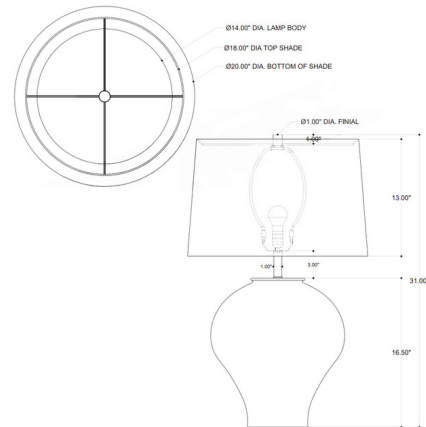

Shown in green / cuban sandpaper

Specifications

COLOR Cuban Sandpaper
BODY FINISH Green
WATTAGE 25W
DIMMER Included
DIMENSIONS 20"W x 31"H
BULB NOT INCLUDED 1 x A21 3-Way/Medium (E26)/25W/120V LED
COUNTRY OF ORIGIN China