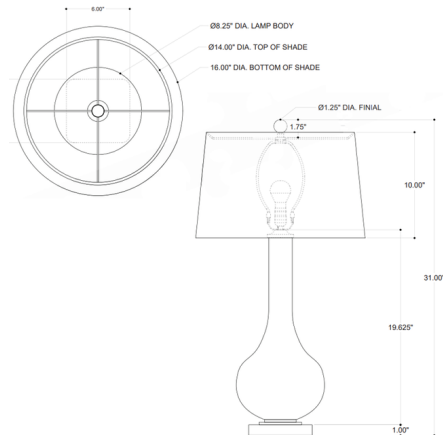

Shown in brown / off white

Specifications

COLOR	Off White
BODY FINISH	Brown
WATTAGE	25W
DIMMER	Included
DIMENSIONS	16"W x 31"H
BULB NOT INCLUDED	1 x A21 3-Way/Medium (E26)/25W/120V LED
COUNTRY OF ORIGIN	China

CLICK TO VIEW PRODUCT

Notes: