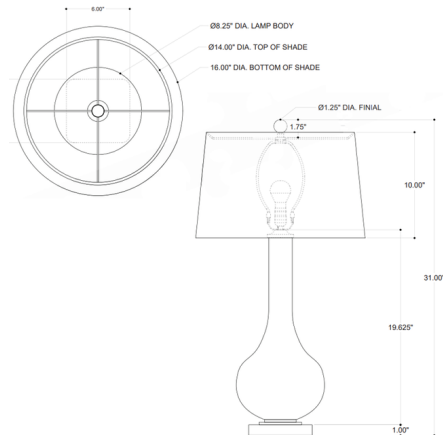

Lightology

lightology.com
866-954-4489
07-01-26

Project: _____
 Company: _____
 Location: _____ Fixture Type: _____
 SPEC #: **CRC1429531**
 Approved On: _____ Approved By: _____

Bombon Table Lamp

By Currey & Company

Description

The Bombon Table Lamp is a sweet, candy inspired confection, perfect for the modern home. Soft caramel born marbling creates patterns that seem to float on the surface to bring it a sense of movement. The pale glass is contrasted by the warmth of the brass stacked metal base and round finial. Due to the highly artisanal process, each lamp will feature unique pattern and color variations. 3-Way switch on socket.

Shown in brown / off white

Specifications

COLOR	Off White
BODY FINISH	Brown
WATTAGE	25W
DIMMER	Included
DIMENSIONS	16"W x 31"H
BULB NOT INCLUDED	1 x A21 3-Way/Medium (E26)/25W/120V LED
COUNTRY OF ORIGIN	China