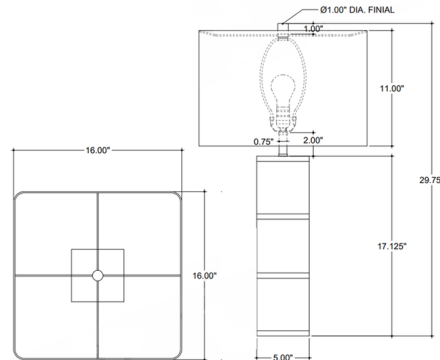

Description

The Casey Table Lamp is a stunning minimalist masterpiece. A central column is covered in a mosaic of mother of pearl shells and set with metal bands like a gem. The square shade adds a modernizing touch. 3-Way switch on the socket.

Shown in brass / white linen

Specifications

COLOR White Linen
BODY FINISH Brass
WATTAGE 25W
DIMMER Included
DIMENSIONS 16"W x 29.75"H
BULB NOT INCLUDED 1 x A21 3-Way/Medium (E26)/25W/120V LED
COUNTRY OF ORIGIN Viet Nam