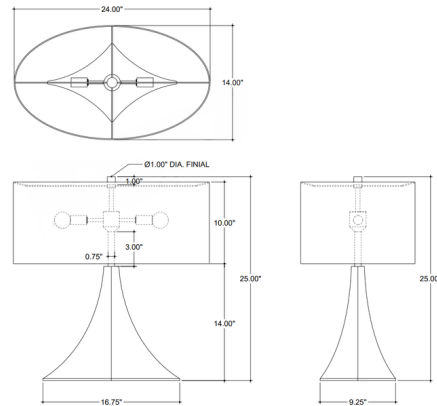

Description

The Cassia Table Lamp is infused with glamorous, mid-century inspired charm. Made of composite resin, the stretched diamond base flows up to narrow just before it meets the shade. An oval shade softens the overall silhouette, making this a great choice for narrow tables like consoles and buffets. On/Off switch on the cord.

Shown in gold leaf / white linen

Specifications

COLOR White Linen
BODY FINISH Gold Leaf
WATTAGE 18W
DIMMER N/A
DIMENSIONS 24"W x 25"H x 14"D
BULB NOT INCLUDED 2 x B10/Candelabra (E12)/9W/120V LED
COUNTRY OF ORIGIN Viet Nam