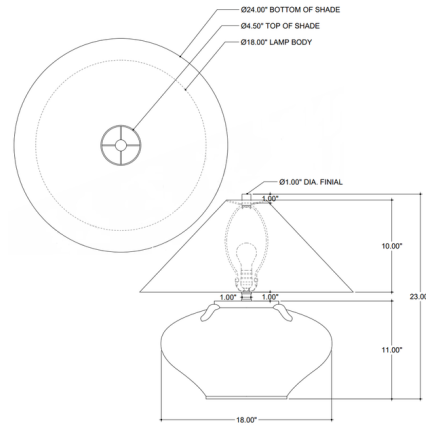

Description

Crafted of hand-sculpted terracotta, the Catania Table Lamp is infused with antique Grecian elegance. The terracotta base is first partially and randomly covered in ivory to form a neutral base. Next, a blue glaze is dripped along the body, creating an eye catching and unique pattern. 3-Way switch on socket.

Shown in blue / natural linen

Specifications

COLOR	Natural Linen
BODY FINISH	Blue
WATTAGE	9W
DIMMER	Included
DIMENSIONS	24"W x 23"H
BULB NOT INCLUDED	1 x A21 3-Way/Medium (E26)/9W/120V LED
COUNTRY OF ORIGIN	Thailand