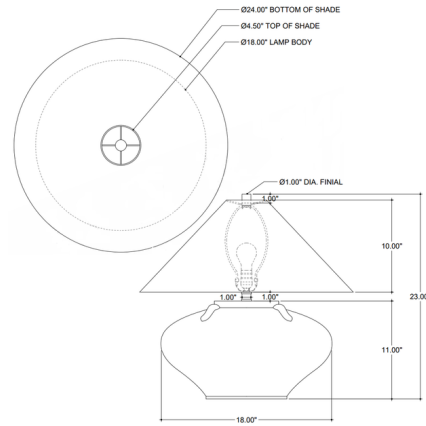

Description

Crafted of hand-sculpted terracotta, the Catania Table Lamp is infused with antique Grecian elegance. The terracotta base is first partially and randomly covered in ivory to form a neutral base. Next, a blue glaze is dripped along the body, creating an eye catching and unique pattern. 3-Way switch on socket.

Shown in blue / natural linen

Specifications

COLOR	Natural Linen
BODY FINISH	Blue
WATTAGE	9W
DIMMER	Included
DIMENSIONS	24\"W x 23\"H
BULB NOT INCLUDED	1 x A21 3-Way/Medium (E26)/9W/120V LED
COUNTRY OF ORIGIN	Thailand