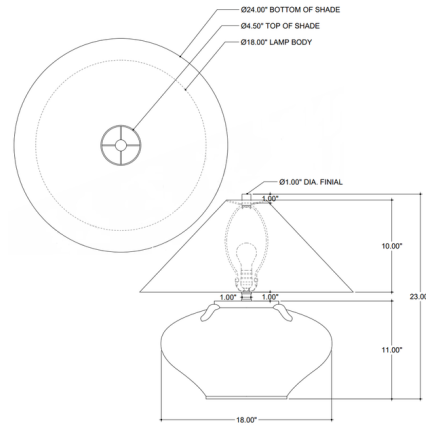

Description

Crafted of hand-sculpted terracotta, the Catania Table Lamp is infused with antique Grecian elegance. The terracotta base is first partially and randomly covered in ivory to form a neutral base. Next, a blue glaze is dripped along the body, creating an eye catching and unique pattern. 3-Way switch on socket.

Shown in blue / natural linen

Specifications

COLOR Natural Linen
BODY FINISH Blue
WATTAGE 9W
DIMMER Included
DIMENSIONS 24"W x 23"H
BULB NOT INCLUDED 1 x A21 3-Way/Medium (E26)/9W/120V LED
COUNTRY OF ORIGIN Thailand