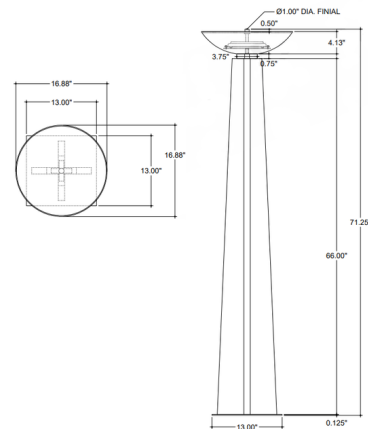

Lightology

lightology.com
866-954-4489
05-17-26

Project: _____
Company: _____
Location: _____ Fixture Type: _____
SPEC #: **CRC1429559**
Approved On: _____ Approved By: _____

Calyx Torchiere Floor Lamp

By Currey & Company

T20

Description

Bring back a classic style with the Calyx Torchiere Floor Lamp. The tall body is crafted from intersecting, pitted rubberwood, with distressed edges for added texture. A minimal metal base in an antique brass finish matches the top bowl. When illuminated, the lamp provide soft, glare-free light. Step switch on the cord.

Specifications

COLOR . . . . . Black
BODY FINISH . . . . . Antique Brass
WATTAGE 28W
DIMMER . . . . . N/A
DIMENSIONS . . . . . 16.87"W x 71.25"H
INTEGRATED LED MODULE . . . . . 1 x LED/28W/120V LED
COUNTRY OF ORIGIN . . . . . China

Technical Information

LAMP COLOR 2700K
LUMENS/WATT 75.00
LUMINOUS FLUX . . . . . 2100 lumens

Shown in antique brass / black

CLICK TO VIEW PRODUCT

Notes: