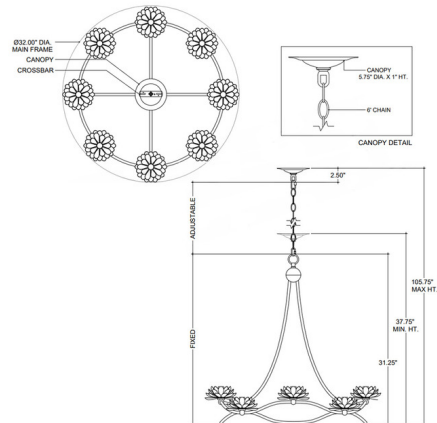

### Specifications

COLOR	N/A
BODY FINISH	Gold Leaf
WATTAGE	72W
DIMMER	Standard 120V
DIMENSIONS	32"W x 31.25"H
BULB NOT INCLUDED	8 x B10/Candelabra (E12)/9W/120V LED
COUNTRY OF ORIGIN	China

CLICK TO VIEW PRODUCT