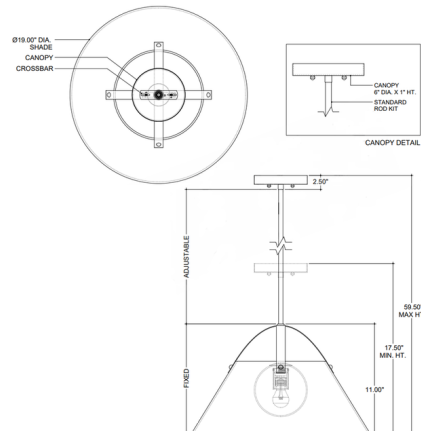

Specifications

COLOR White
BODY FINISH Antique Brass
WATTAGE 9W
DIMMER Standard 120V
DIMENSIONS 19"W x 11"H
BULB NOT INCLUDED 1 x A19/Medium (E26)/9W/120V LED
COUNTRY OF ORIGIN China

Technical Information

PRODUCT DIMENSIONS Downrod: 1x6", 3x12"

Notes:

Shown in antique brass / white

CLICK TO VIEW PRODUCT