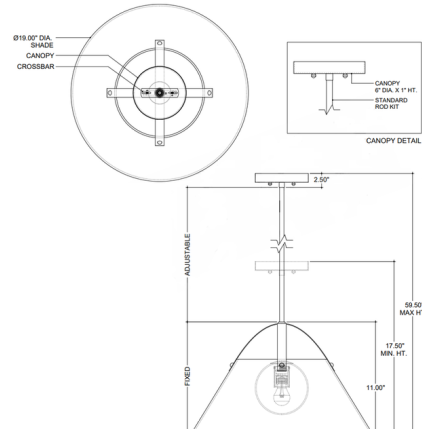

### Specifications

COLOR	White
BODY FINISH	Antique Brass
WATTAGE	9W
DIMMER	Standard 120V
DIMENSIONS	19"W x 11"H
BULB NOT INCLUDED	1 x A19/Medium (E26)/9W/120V LED
COUNTRY OF ORIGIN	China

### Technical Information

PRODUCT DIMENSIONS	Downrod: 1x6", 3x12"
--------------------	----------------------

CLICK TO VIEW PRODUCT

Notes: