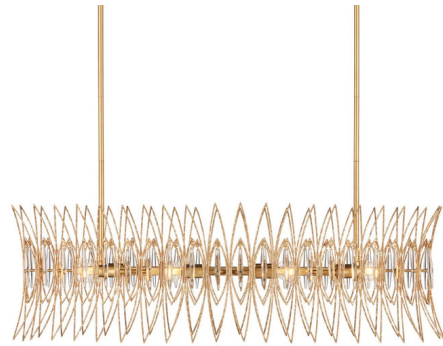

Lightology

lightology.com
866-954-4489
04-25-26

Project: _____

Company: _____

Location: _____ Fixture Type: _____

SPEC #: **CRC1429572**

Approved On: _____ Approved By: _____

Marquise Oval Chandelier

By Currey & Company

Description

Inspired by mid-century era jewelry, the Marquise Oval Chandelier is made of slender wrought iron wires woven in a stunning repeated motif. A Luxor gold finish adds a speckled texture, enhanced by oblong clear glass that seems to sparkle when illuminated.

Shown in gold / clear

Specifications

COLOR	Clear
BODY FINISH	Gold
WATTAGE	56W
DIMMER	Standard 120V
DIMENSIONS	40"L x 17.5"W x 16.75"H
BULB NOT INCLUDED	8 x B10/Candelabra (E12)/7W/120V LED
COUNTRY OF ORIGIN	Philippines