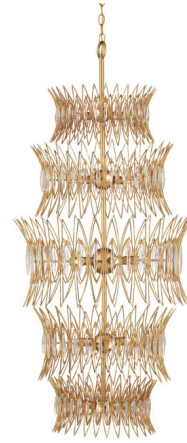

Lightology

lightology.com
866-954-4489
05-22-26

Project: _____

Company: _____

Location: _____ Fixture Type: _____

SPEC #: **CRC1429574**

Approved On: _____ Approved By: _____

Marquise Large Chandelier

By Currey & Company

Description

Inspired by mid-century era jewelry, the Marquise Large Chandelier is made of tiers of slender wrought iron wires woven in a stunning repeated motif. A a Luxor gold finish adds a speckled texture, enhanced by oblong clear glass that seems to sparkle when illuminated.

Shown in gold / clear

Specifications

COLOR	Clear
BODY FINISH	Gold
WATTAGE	126W
DIMMER	Standard 120V
DIMENSIONS	23.5"W x 53"H
BULB NOT INCLUDED	18 x B10/Candelabra (E12)/7W/120V LED
COUNTRY OF ORIGIN	Philippines