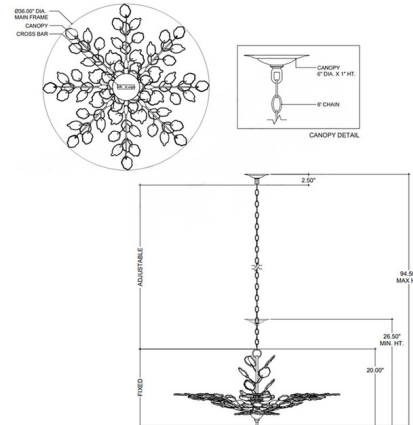

Shown in contemporary silver leaf / clear

Specifications

COLOR	Clear
BODY FINISH	Contemporary Silver Leaf
WATTAGE	72W
DIMMER	Standard 120V
DIMENSIONS	26.5"L x 36"W x 20"H
BULB NOT INCLUDED	8 x B10/Candelabra (E12)/9W/120V LED
COUNTRY OF ORIGIN	Philippines

CLICK TO VIEW PRODUCT

Notes: