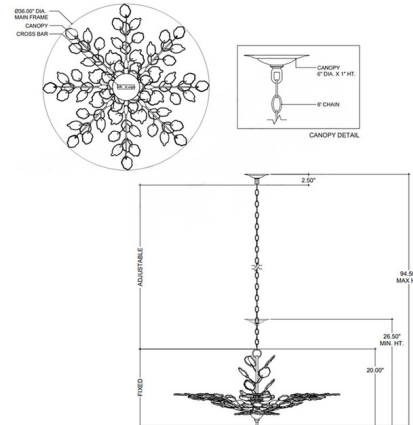

### Description

Bring nature indoors with the Baobab Medium Chandelier. Crafted from wrought iron, the slender stems are finished in silver leaf and fashioned into an elegant floral silhouette. The tapering branches are adorned with delicate glass petals, each one crafted from recycled glass.

### Specifications

COLOR	Clear
BODY FINISH	Contemporary Silver Leaf
WATTAGE	72W
DIMMER	Standard 120V
DIMENSIONS	26.5"L x 36"W x 20"H
BULB NOT INCLUDED	8 x B10/Candelabra (E12)/9W/120V LED
COUNTRY OF ORIGIN	Philippines