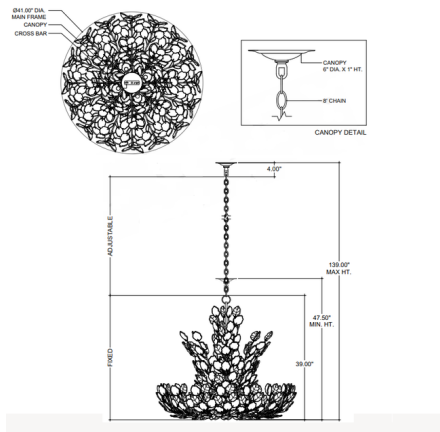

Lightology

lightology.com
866-954-4489
07-07-26

Project: _____
 Company: _____
 Location: _____ Fixture Type: _____
 SPEC #: **CRC1429580**
 Approved On: _____ Approved By: _____

Baobab Large Chandelier By Currey & Company

Description

Bring nature indoors with the Baobab Large Chandelier. Crafted from wrought iron, the slender stems are finished in silver leaf and fashioned into an elegant floral silhouette. The tapering branches are adorned with delicate glass petals, each one crafted from recycled glass.

Shown in contemporary silver leaf / clear

Specifications

COLOR	Clear
BODY FINISH	Contemporary Silver Leaf
WATTAGE	108W
DIMMER	Standard 120V
DIMENSIONS	41"W x 39"H
BULB NOT INCLUDED	12 x B10/Candelabra (E12)/9W/120V LED
COUNTRY OF ORIGIN	Philippines