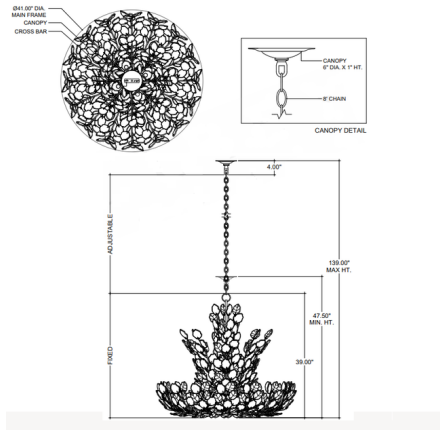

By Currey & Company

Description

Bring nature indoors with the Baobab Large Chandelier. Crafted from wrought iron, the slender stems are finished in silver leaf and fashioned into an elegant floral silhouette. The tapering branches are adorned with delicate glass petals, each one crafted from recycled glass.

Shown in contemporary silver leaf / clear

Specifications

COLOR	Clear
BODY FINISH	Contemporary Silver Leaf
WATTAGE	108W
DIMMER	Standard 120V
DIMENSIONS	41"W x 39"H
BULB NOT INCLUDED	12 x B10/Candelabra (E12)/9W/120V LED
COUNTRY OF ORIGIN	Philippines