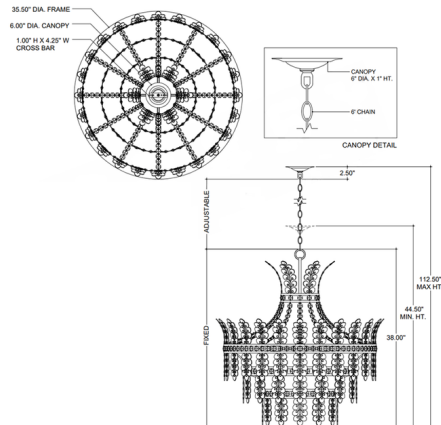

Shown in brass / frosted

Specifications

COLOR . . . . . Frosted
BODY FINISH . . . . . Brass
WATTAGE 36W
DIMMER . . . . . Standard 120V
DIMENSIONS . . . . . 35.5"W x 38"H
BULB NOT INCLUDED . . . . . 4 x B10/Candelabra (E12)/9W/120V LED
COUNTRY OF ORIGIN . . . . . Philippines

CLICK TO VIEW PRODUCT

Notes: