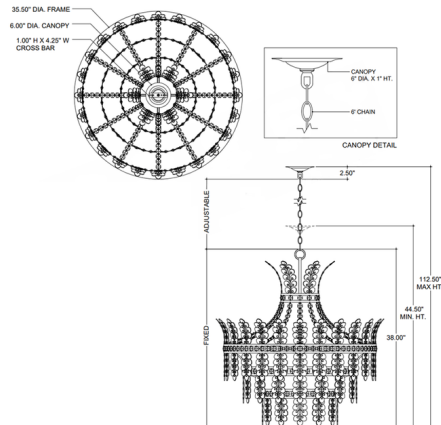

### Specifications

COLOR . . . . . Frosted  
BODY FINISH . . . . . Brass  
WATTAGE . . . . . 36W  
DIMMER . . . . . Standard 120V  
DIMENSIONS . . . . . 35.5"W x 38"H  
BULB NOT INCLUDED . . . . . 4 x B10/Candelabra (E12)/9W/120V LED  
COUNTRY OF ORIGIN . . . . . Philippines