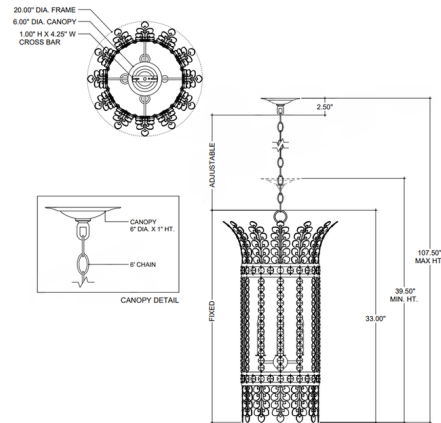

Shown in brass / frosted

Specifications

COLOR	Frosted
BODY FINISH	Brass
WATTAGE	36W
DIMMER	Standard 120V
DIMENSIONS	20"W x 33"H
BULB NOT INCLUDED	4 x B10/Candelabra (E12)/9W/120V LED
COUNTRY OF ORIGIN	Philippines

CLICK TO VIEW PRODUCT

Notes: