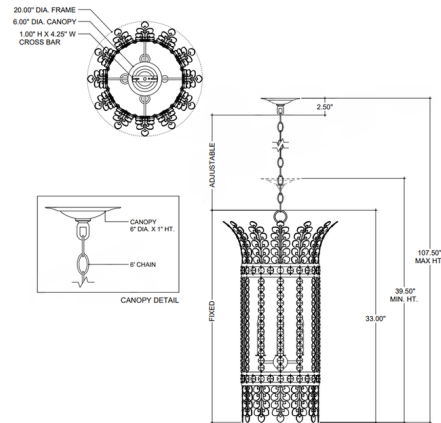

## Bradshaw Lantern Pendant By Currey & Company

### Description

Designed by Bunny Williams, the Bradshaw Lantern Pendant is infused with a glamorous Art Deco vibe. The gold rings are fitted with sparkling crystal baguettes in the center and milky glass discs that vine up and down in graceful flourishes, the uppermost one curved like a small coronet.

### Specifications

COLOR	Frosted
BODY FINISH	Brass
WATTAGE	36W
DIMMER	Standard 120V
DIMENSIONS	20"W x 33"H
BULB NOT INCLUDED	4 x B10/Candelabra (E12)/9W/120V LED
COUNTRY OF ORIGIN	Philippines

CLICK TO VIEW PRODUCT