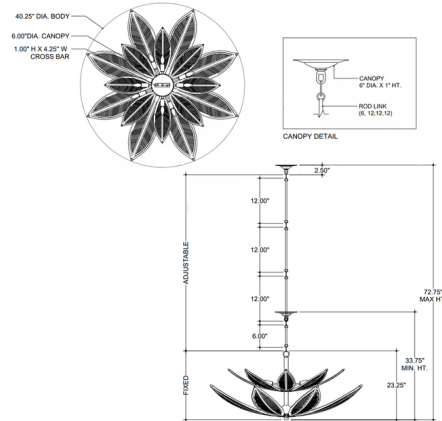

Specifications

COLOR Rattan
 BODY FINISH Cream
 WATTAGE 72W
 DIMMER Standard 120V
 DIMENSIONS 40.25"W x 23.25"H
 BULB NOT INCLUDED 8 x B10/Candelabra (E12)/9W/120V LED
 COUNTRY OF ORIGIN Philippines

Technical Information

PRODUCT DIMENSIONS Downrod: 1x6", 3x12"

Shown in cream / rattan

CLICK TO VIEW PRODUCT

Notes: