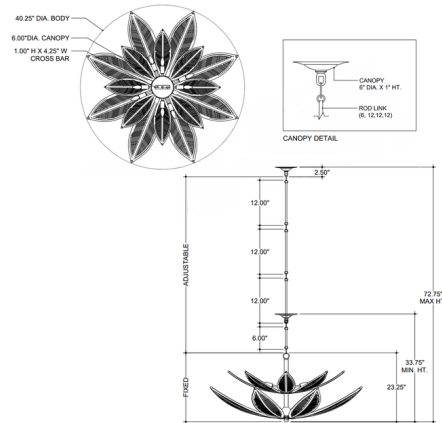

Description

Brimming with organic bohemian charm, the Cubana Two-Tier Chandelier is fashioned of rattan in the shape of a blossoming plant. Each tier is composed of handmade, woven leaves that nestle and curve upward. The frame is finished in a coco cream color, complementing the color of the natural rattan.

Shown in cream / rattan

Specifications

COLOR	Rattan
BODY FINISH	Cream
WATTAGE	72W
DIMMER	Standard 120V
DIMENSIONS	40.25"W x 23.25"H
BULB NOT INCLUDED	8 x B10/Candelabra (E12)/9W/120V LED
COUNTRY OF ORIGIN	Philippines

Technical Information

PRODUCT DIMENSIONS	Downrod: 1x6", 3x12"
--------------------	----------------------

CLICK TO VIEW PRODUCT

Notes: