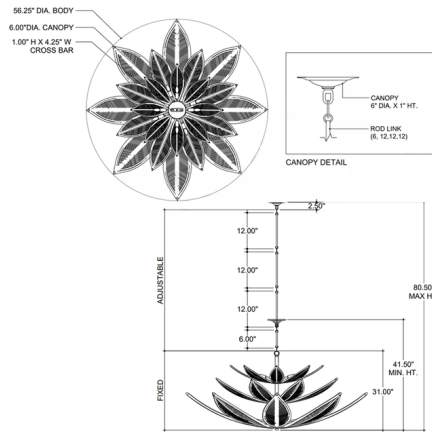

### Description

Brimming with organic bohemian charm, the Cubana Three-Tier Chandelier is fashioned of rattan in the shape of a blossoming plant. Each tier is composed of handmade, woven leaves that nestle and curve upward. The frame is finished in a coco cream color, complementing the color of the natural rattan.

### Specifications

COLOR . . . . . Rattan  
 BODY FINISH . . . . . Cream  
 WATTAGE . . . . . 108W  
 DIMMER . . . . . Standard 120V  
 DIMENSIONS . . . . . 56.25"W x 31"H  
 BULB NOT INCLUDED . . . . . 12 x B10/Candelabra (E12)/9W/120V LED  
 COUNTRY OF ORIGIN . . . . . Philippines

### Technical Information

PRODUCT DIMENSIONS . . . . . Downrod: 1x6", 3x12"

Shown in cream / rattan

CLICK TO VIEW PRODUCT

Notes: