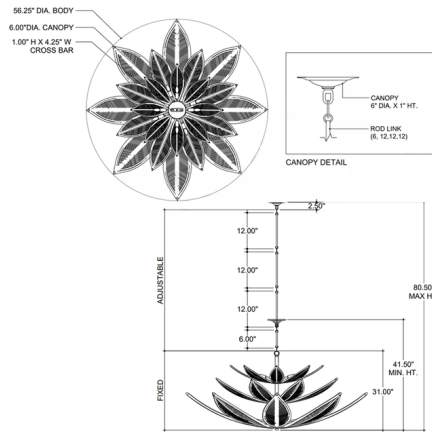

### Description

Brimming with organic bohemian charm, the Cubana Three-Tier Chandelier is fashioned of rattan in the shape of a blossoming plant. Each tier is composed of handmade, woven leaves that nestle and curve upward. The frame is finished in a coco cream color, complementing the color of the natural rattan.

### Specifications

COLOR	Rattan
BODY FINISH	Cream
WATTAGE	108W
DIMMER	Standard 120V
DIMENSIONS	56.25"W x 31"H
BULB NOT INCLUDED	12 x B10/Candelabra (E12)/9W/120V LED
COUNTRY OF ORIGIN	Philippines

### Technical Information

PRODUCT DIMENSIONS	Downrod: 1x6", 3x12"
--------------------	----------------------

Shown in cream / rattan

CLICK TO VIEW PRODUCT

Notes: