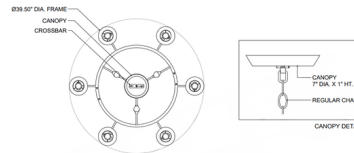

Shown in verde bronze / gold

Specifications

COLOR	Gold
BODY FINISH	Verde Bronze
WATTAGE	54W
DIMMER	Standard 120V
DIMENSIONS	39.5"W x 26"H
BULB NOT INCLUDED	6 x B10/Candelabra (E12)/9W/120V LED
COUNTRY OF ORIGIN	Philippines