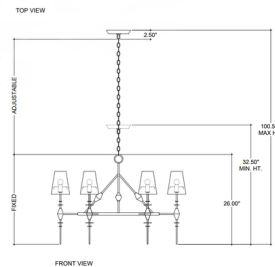

Shown in verde bronze / gold

Specifications

COLOR	Gold
BODY FINISH	Verde Bronze
WATTAGE	54W
DIMMER	Standard 120V
DIMENSIONS	39.5"W x 26"H
BULB NOT INCLUDED	6 x B10/Candelabra (E12)/9W/120V LED
COUNTRY OF ORIGIN	Philippines