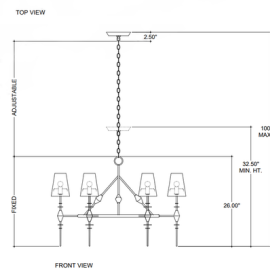

### Specifications

COLOR	Gold
BODY FINISH	Verde Bronze
WATTAGE	54W
DIMMER	Standard 120V
DIMENSIONS	39.5"W x 26"H
BULB NOT INCLUDED	6 x B10/Candelabra (E12)/9W/120V LED
COUNTRY OF ORIGIN	Philippines

CLICK TO VIEW PRODUCT