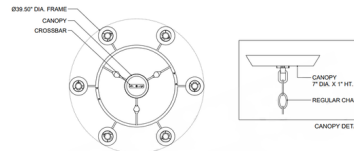

### Specifications

COLOR	Gold
BODY FINISH	Verde Bronze
WATTAGE	54W
DIMMER	Standard 120V
DIMENSIONS	39.5"W x 26"H
BULB NOT INCLUDED	6 x B10/Candelabra (E12)/9W/120V LED
COUNTRY OF ORIGIN	Philippines

CLICK TO VIEW PRODUCT