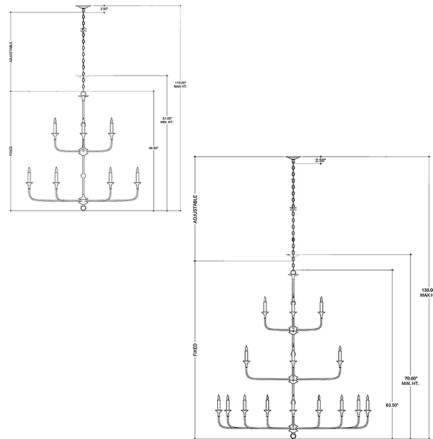

CLICK TO VIEW PRODUCT

Notes: