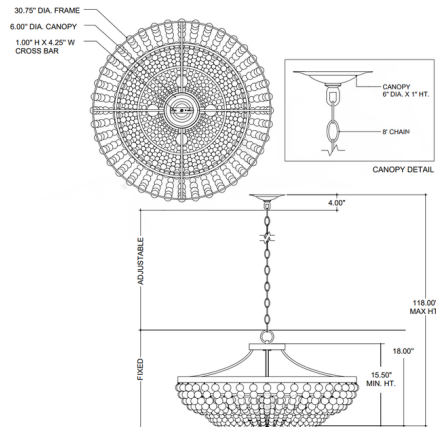

### Description

The Chanteuse Convertible Semi Flush is brimming with vintage cottage charm. Rows of delicate ivory glass beads cascade from a wrought iron frame finished in shimmering silver granello. When illuminated, the entire fixture seems to softly glow. Install this fixture as a semi-flush or pendant.

### Specifications

COLOR	N/A
BODY FINISH	N/A
WATTAGE	36W
DIMMER	Standard 120V
DIMENSIONS	30.75"W x 18"H
BULB NOT INCLUDED	4 x B10/Candelabra (E12)/9W/120V LED
COUNTRY OF ORIGIN	Philippines

CLICK TO VIEW PRODUCT