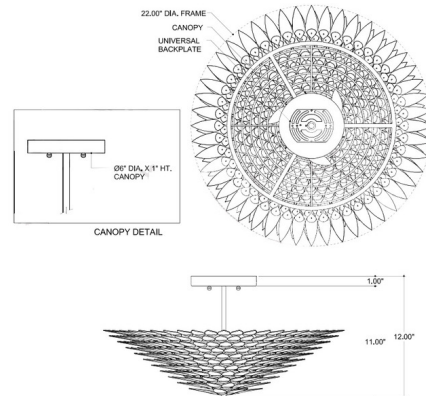

By Currey & Company

Description

The Dahlia Semi-Flush Mount features a delicate update to traditional ceiling light. Tiers of spiky, leaf-like petals are hand-cut from glass bottles and secured to the wrought iron frame with flower-shaped pins. When illuminated, the silver finish adds a shimmering touch.

Shown in silver / frosted

Specifications

COLOR	Frosted
BODY FINISH	Silver
WATTAGE	27W
DIMMER	Standard 120V
DIMENSIONS	22\"/>
BULB NOT INCLUDED	3 x B10/Candelabra (E12)/9W/120V LED
COUNTRY OF ORIGIN	Philippines