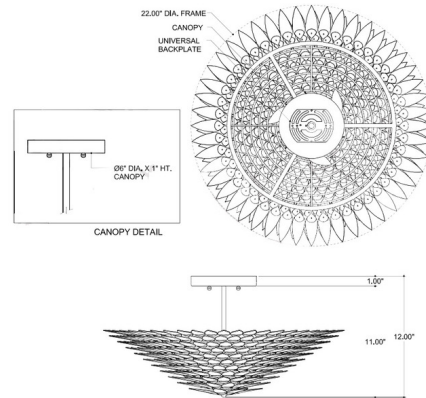

By Currey & Company

Description

The Dahlia Semi-Flush Mount features a delicate update to traditional ceiling light. Tiers of spiky, leaf-like petals are hand-cut from glass bottles and secured to the wrought iron frame with flower-shaped pins. When illuminated, the silver finish adds a shimmering touch.

Specifications

COLOR	Frosted
BODY FINISH	Silver
WATTAGE	27W
DIMMER	Standard 120V
DIMENSIONS	22"W x 12"H
BULB NOT INCLUDED	3 x B10/Candelabra (E12)/9W/120V LED
COUNTRY OF ORIGIN	Philippines

Shown in silver / frosted