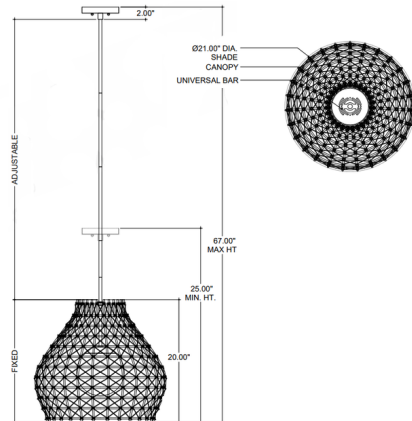

Specifications

| | |
|-------------------|----------------------------------|
| COLOR | N/A |
| BODY FINISH | N/A |
| WATTAGE | 9W |
| DIMMER | Standard 120V |
| DIMENSIONS | 21"W x 20"H |
| BULB NOT INCLUDED | 1 x A19/Medium (E26)/9W/120V LED |
| COUNTRY OF ORIGIN | China |

Technical Information

| | |
|--------------------|-----------------------|
| PRODUCT DIMENSIONS | Downrods: 1x6", 3x12" |
|--------------------|-----------------------|

CLICK TO VIEW PRODUCT

Notes: