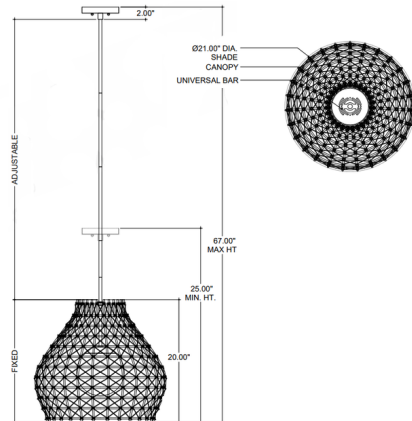

Lightology

lightology.com
866-954-4489
04-24-26

Project: _____

Company: _____

Location: _____ Fixture Type: _____

SPEC #: **CRC1429614**

Approved On: _____ Approved By: _____

Bly Outdoor Pendant

By Currey & Company

Description

The Bly Outdoor Pendant is infused with organic boho charm, perfect for a patio or lanai. A crisscross shade is made of all-weather wicker that can easily withstand the elements, as well as the hardware in a black powder-coated finish.

Specifications

COLOR	N/A
BODY FINISH	N/A
WATTAGE	9W
DIMMER	Standard 120V
DIMENSIONS	21"W x 20"H
BULB NOT INCLUDED	1 x A19/Medium (E26)/9W/120V LED
COUNTRY OF ORIGIN	China

Technical Information

PRODUCT DIMENSIONS	Downrods: 1x6", 3x12"

CLICK TO VIEW PRODUCT

Notes: