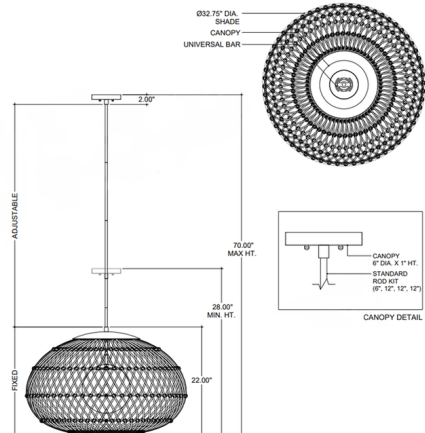

Description

The Carriage Outdoor Pendant is infused with organic boho charm, perfect for a patio or lanai. A crisscross shade is made of all-weather wicker that can easily withstand the elements, as well as the hardware in a black powder-coated finish.

Shown in black / natural

Specifications

COLOR	Natural
BODY FINISH	Black
WATTAGE	9W
DIMMER	Standard 120V
DIMENSIONS	32.75"W x 22"H
BULB NOT INCLUDED	1 x A19/Medium (E26)/9W/120V LED
COUNTRY OF ORIGIN	China

Technical Information

PRODUCT DIMENSIONS	Downrod: 1x6", 3x12"
--------------------	----------------------

CLICK TO VIEW PRODUCT

Notes: