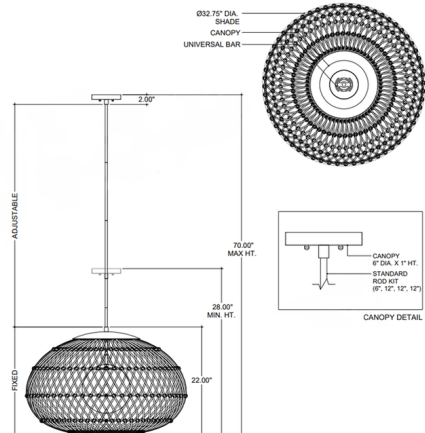

Shown in black / natural

Specifications

COLOR	Natural
BODY FINISH	Black
WATTAGE	9W
DIMMER	Standard 120V
DIMENSIONS	32.75"W x 22"H
BULB NOT INCLUDED	1 x A19/Medium (E26)/9W/120V LED
COUNTRY OF ORIGIN	China

Technical Information

PRODUCT DIMENSIONS	Downrod: 1x6", 3x12"

CLICK TO VIEW PRODUCT

Notes: