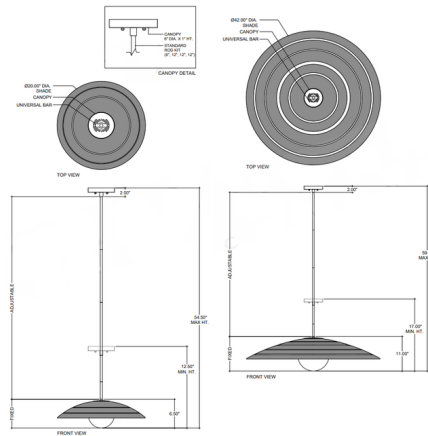

### Specifications

COLOR	Natural
BODY FINISH	Black
WATTAGE	9W
DIMMER	Standard 120V
DIMENSIONS	20"W x 6.5"H
BULB NOT INCLUDED	1 x B10/Candelabra (E12)/9W/120V LED
COUNTRY OF ORIGIN	China

### Technical Information

PRODUCT DIMENSIONS . . . . . Downrods: 1x6", 3x12"

Notes:

Shown in black / natural

CLICK TO VIEW PRODUCT