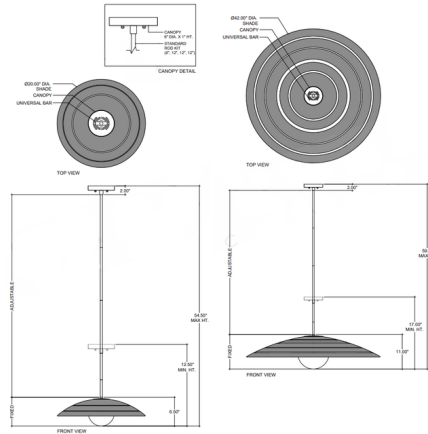

### Specifications

COLOR . . . . . Natural  
 BODY FINISH . . . . . Black  
 WATTAGE . . . . . 9W  
 DIMMER . . . . . Standard 120V  
 DIMENSIONS . . . . . 20"W x 6.5"H  
 BULB NOT INCLUDED . . . . . 1 x B10/Candelabra (E12)/9W/120V LED  
 COUNTRY OF ORIGIN . . . . . China

### Technical Information

PRODUCT DIMENSIONS . . . . . Downrods: 1x6", 3x12"

Notes:

Shown in black / natural

CLICK TO VIEW PRODUCT