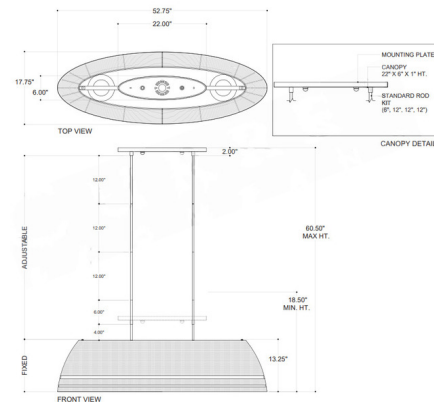

Specifications

COLOR Natural
 BODY FINISH Black
 WATTAGE 27W
 DIMMER Standard 120V
 DIMENSIONS 52.75"L x 17.75"W x 13.25"H
 BULB NOT INCLUDED 3 x A19/Medium (E26)/9W/120V LED
 COUNTRY OF ORIGIN China

Technical Information

PRODUCT DIMENSIONS Downrods: 2x6", 6x 12"

Notes:

Shown in black / natural

CLICK TO VIEW PRODUCT