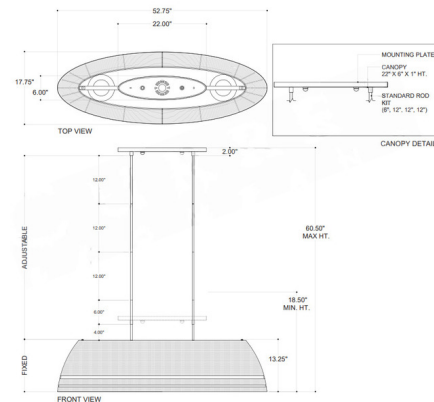

### Specifications

COLOR . . . . . Natural  
 BODY FINISH . . . . . Black  
 WATTAGE . . . . . 27W  
 DIMMER . . . . . Standard 120V  
 DIMENSIONS . . . . . 52.75"L x 17.75"W x 13.25"H  
 BULB NOT INCLUDED . . . . . 3 x A19/Medium (E26)/9W/120V LED  
 COUNTRY OF ORIGIN . . . . . China

### Technical Information

PRODUCT DIMENSIONS . . . . . Downrods: 2x6", 6x 12"

Shown in black / natural

CLICK TO VIEW PRODUCT

Notes: