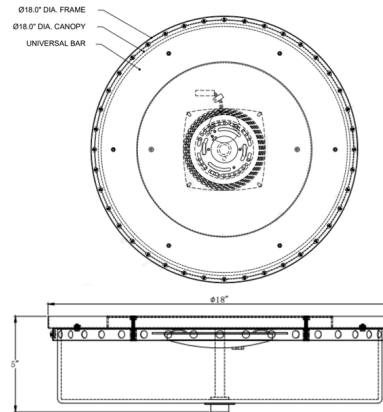

### Specifications

COLOR . . . . . White  
BODY FINISH . . . . . Antique Brass  
WATTAGE . . . . . 23W  
DIMMER . . . . . Low Voltage Electronic  
DIMENSIONS . . . . . 18"W x 5"H  
INTEGRATED LED MODULE . . . . . 1 x LED/23W/120V LED  
COUNTRY OF ORIGIN . . . . . China

### Technical Information

LAMP COLOR . . . . . 2700K  
LUMENS/WATT . . . . . 73.91  
LUMINOUS FLUX . . . . . 1700 lumens

Notes:

Shown in antique brass / white

CLICK TO VIEW PRODUCT