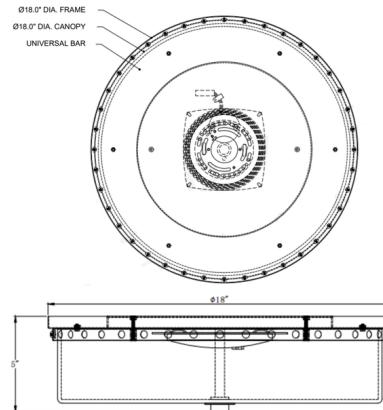

Shown in antique brass / white