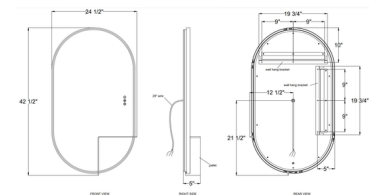

CLICK TO VIEW PRODUCT

Notes: