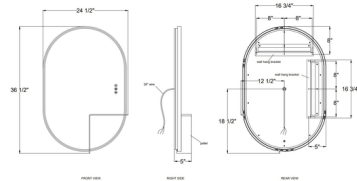

Shown in gold / mirror

CLICK TO VIEW PRODUCT

Notes: