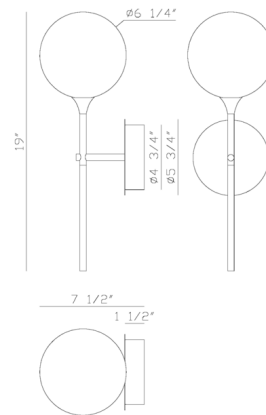

Shown in gold / clear

CLICK TO VIEW PRODUCT

Notes: