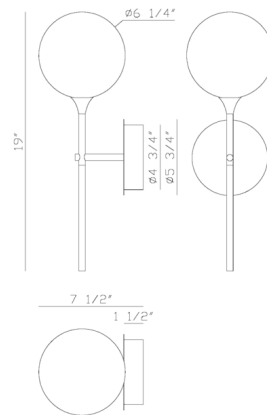

Shown in gold / clear

CLICK TO VIEW PRODUCT

Notes: