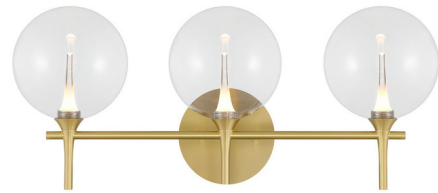

Lightology

lightology.com
866-954-4489
07-07-26

Project: _____

Company: _____

Location: _____ Fixture Type: _____

SPEC #: **EUF1429639**

Approved On: _____ Approved By: _____

lissa Bathroom Vanity Light By Eurofase

Description

Decor and high style in common areas such as bath and powder rooms have become standard in interior design. With the lissa Bathroom Vanity Light, the wall applications allow for a closer look at the striking effects reflected inside every globe.

Specifications

COLOR Clear
BODY FINISH Gold
WATTAGE 12W
DIMMER Standard 120V
DIMENSIONS 23.5"W x 10"H x 7.75"D
INTEGRATED LED MODULE 3 x LED/4W/120V LED

Technical Information

COLOR RENDERING 90 CRI
LAMP COLOR 3000K
LUMENS/WATT 159.00
LUMINOUS FLUX 636 lumens

Shown in gold / clear

CLICK TO VIEW PRODUCT

Notes: