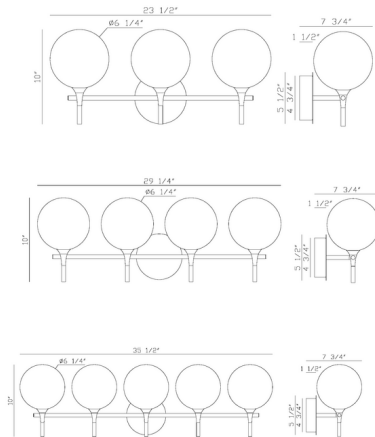

Shown in gold / clear