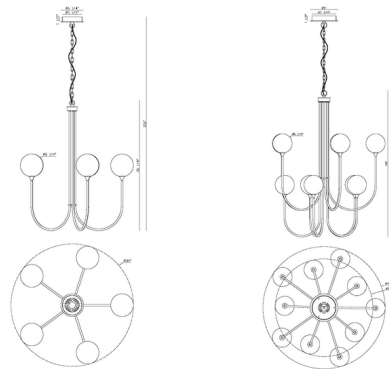

By Eurofase

Description

Stretched raised arms are a hallmark of the 5th position in ballet. Delicately balanced at each sweeping pinnacle are tapered holders embracing the globes of the lissa Chandelier. Inside, a spear captures the nucleus of light, casting reflections that glow and warm surroundings.

Specifications

COLOR Clear
BODY FINISH Gold
WATTAGE 20W
DIMMER Standard 120V
DIMENSIONS 34"W x 36"H
INTEGRATED LED MODULE 5 x LED/4W/120V LED

Technical Information

PRODUCT DIMENSIONS Chain Length: 180"
COLOR RENDERING 90 CRI
LAMP COLOR 3000K
LUMENS/WATT 239.00
LUMINOUS FLUX 956 lumens

Shown in gold / clear

CLICK TO VIEW PRODUCT

Notes: