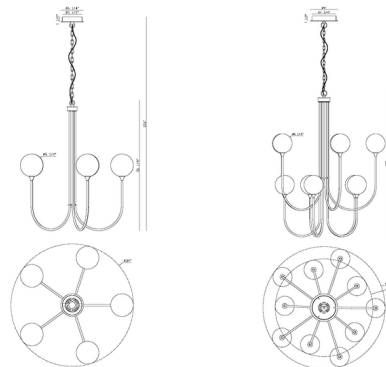

By Eurofase

Description

Stretched raised arms are a hallmark of the 5th position in ballet. Delicately balanced at each sweeping pinnacle are tapered holders embracing the globes of the lissa Chandelier. Inside, a spear captures the nucleus of light, casting reflections that glow and warm surroundings.

Specifications

COLOR Clear
BODY FINISH Gold
WATTAGE 20W
DIMMER Standard 120V
DIMENSIONS 34"W x 36"H
INTEGRATED LED MODULE 5 x LED/4W/120V LED

Technical Information

PRODUCT DIMENSIONS Chain Length: 180"
COLOR RENDERING 90 CRI
LAMP COLOR 3000K
LUMENS/WATT 239.00
LUMINOUS FLUX 956 lumens

Shown in gold / clear

CLICK TO VIEW PRODUCT

Notes: