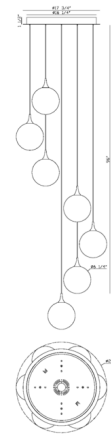

CLICK TO VIEW PRODUCT

Notes: