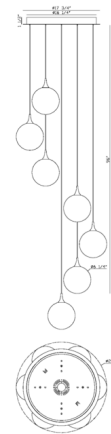

Description

Stretched raised arms are a hallmark of the 5th position in ballet. Delicately balanced at each sweeping pinnacle are tapered holders embracing the globes of the lissa Multi Drop Chandelier. Inside, a spear captures the nucleus of light, casting reflections that glow and warm surroundings.

Specifications

COLOR	Clear
BODY FINISH	Black / Gold
WATTAGE	31.5W
DIMMER	Standard 120V
DIMENSIONS	21"W x 106"H
INTEGRATED LED MODULE	7 x LED/4.5W/120V LED

Technical Information

PRODUCT DIMENSIONS	Chain Length: 96"
COLOR RENDERING	90 CRI
LAMP COLOR	3000K
LUMENS/WATT	209.33
LUMINOUS FLUX	942 lumens

Shown in black / gold / clear

CLICK TO VIEW PRODUCT

Notes: