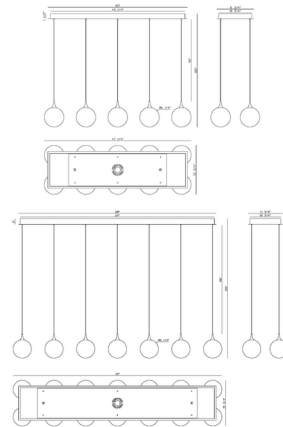

CLICK TO VIEW PRODUCT

Notes: