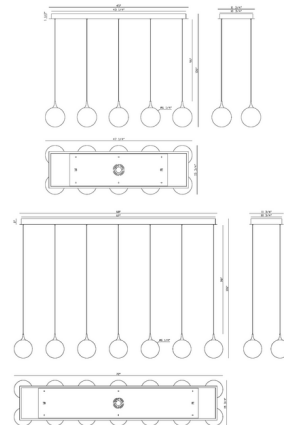

CLICK TO VIEW PRODUCT

Notes: