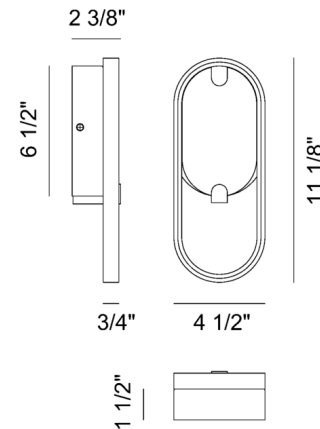

Shown in gold / alabaster

CLICK TO VIEW PRODUCT

Notes: