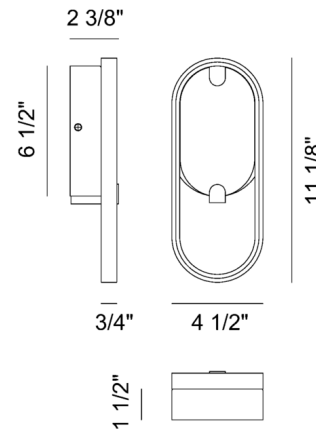

Shown in gold / alabaster

CLICK TO VIEW PRODUCT

Notes: