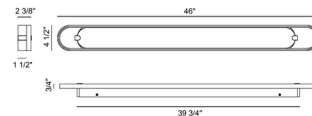

Lightology

lightology.com
866-954-4489
07-02-26

Project: _____

Company: _____

Location: _____ Fixture Type: _____

SPEC #: **EUFI429716**

Approved On: _____ Approved By: _____

Noga Bathroom Vanity Light By Eurofase

Description

Encasing the beauty of natural alabaster stone, the Noga Bathroom Vanity Light displays these characteristics through warmth in illumination. The stones unique trails of clouding and veins are exhibited in larger one piece plates, providing a modern minimalist take on this timeless design. Can be mounted horizontally or vertically.

Specifications

COLOR . . . . . Alabaster
BODY FINISH . . . . . Gold
WATTAGE 20W
DIMMER . . . . . Standard 120V
DIMENSIONS . . . . . 24"W x 4.25"H x 2.25"D
INTEGRATED LED MODULE . . . . . 1 x LED/20W/120V LED

Technical Information

COLOR RENDERING . . . . . 90 CRI
LAMP COLOR 3000K
LUMENS/WATT 35.95
LUMINOUS FLUX . . . . . 719 lumens

Shown in gold / alabaster

CLICK TO VIEW PRODUCT

Notes: