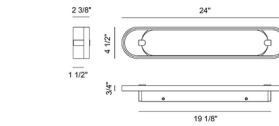

Shown in gold / alabaster