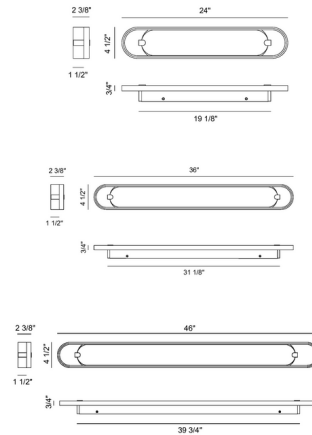

Lightology

lightology.com
866-954-4489
04-24-26

Project: _____

Company: _____

Location: _____ Fixture Type: _____

SPEC #: **EUFI429716**

Approved On: _____ Approved By: _____

Noga Bathroom Vanity Light By Eurofase

Description

Encasing the beauty of natural alabaster stone, the Noga Bathroom Vanity Light displays these characteristics through warmth in illumination. The stones unique trails of clouding and veins are exhibited in larger one piece plates, providing a modern minimalist take on this timeless design. Can be mounted horizontally or vertically.

Specifications

COLOR . . . . . Alabaster
BODY FINISH . . . . . Gold
WATTAGE 20W
DIMMER . . . . . Standard 120V
DIMENSIONS . . . . . 24"W x 4.25"H x 2.25"D
INTEGRATED LED MODULE . . . . . 1 x LED/20W/120V LED

Technical Information

COLOR RENDERING . . . . . 90 CRI
LAMP COLOR 3000K
LUMENS/WATT 35.95
LUMINOUS FLUX . . . . . 719 lumens

Shown in gold / alabaster

CLICK TO VIEW PRODUCT

Notes: