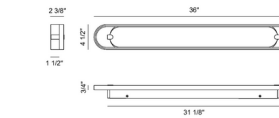

Lightology

lightology.com
866-954-4489
07-02-26

Project: _____

Company: _____

Location: _____ Fixture Type: _____

SPEC #: **EUFI429716**

Approved On: _____ Approved By: _____

Noga Bathroom Vanity Light By Eurofase

Description

Encasing the beauty of natural alabaster stone, the Noga Bathroom Vanity Light displays these characteristics through warmth in illumination. The stones unique trails of clouding and veins are exhibited in larger one piece plates, providing a modern minimalist take on this timeless design. Can be mounted horizontally or vertically.

Specifications

COLOR . . . . . Alabaster
BODY FINISH . . . . . Gold
WATTAGE 20W
DIMMER . . . . . Standard 120V
DIMENSIONS . . . . . 24"W x 4.25"H x 2.25"D
INTEGRATED LED MODULE . . . . . 1 x LED/20W/120V LED

Technical Information

COLOR RENDERING . . . . . 90 CRI
LAMP COLOR 3000K
LUMENS/WATT 35.95
LUMINOUS FLUX . . . . . 719 lumens

Shown in gold / alabaster

CLICK TO VIEW PRODUCT

Notes: