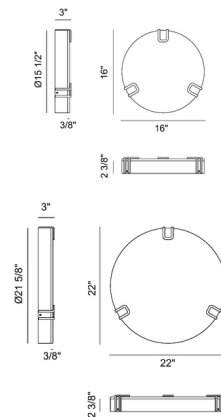

Shown in gold / alabaster