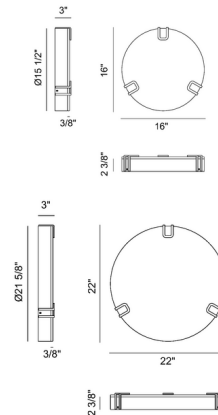

Shown in gold / alabaster