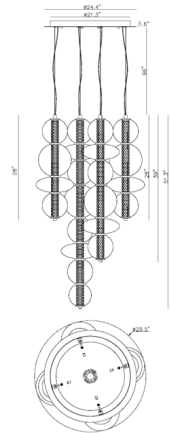

CLICK TO VIEW PRODUCT

Notes: