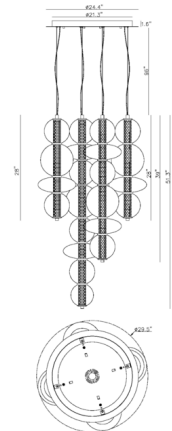

CLICK TO VIEW PRODUCT

Notes: