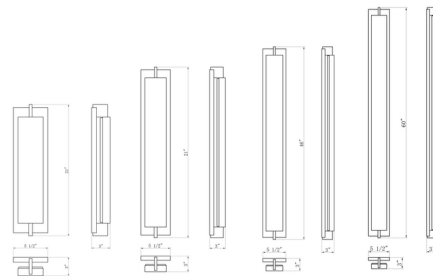

Lightology

lightology.com
866-954-4489
07-04-26

Project: _____

Company: _____

Location: _____ Fixture Type: _____

SPEC #: **EUFI429728**

Approved On: _____ Approved By: _____

Tribek Outdoor Wall Light

By Eurofase

Description

An Agnes Martin painting, viewed in a fleeting glance might be perceived as a single color. A more careful inspection reveals fine textures that enliven the surface, just as the monochromatic disruption in the Tribek Outdoor Wall Light, serviced by backlit textured metal. This display of subtle variation delivers a stunning linear presence.

Specifications

COLOR . . . . . N/A
BODY FINISH . . . . . Gold
WATTAGE 18W
DIMMER . . . . . Standard 120V
DIMENSIONS . . . . . 5.5"W x 21"H x 3"D
INTEGRATED LED MODULE . . . . . 1 x LED/18W/120V LED

Technical Information

COLOR RENDERING . . . . . 90 CRI
LAMP COLOR 3000K
LUMENS/WATT 6.61
LUMINOUS FLUX . . . . . 119 lumens

Shown in gold

CLICK TO VIEW PRODUCT

Notes: