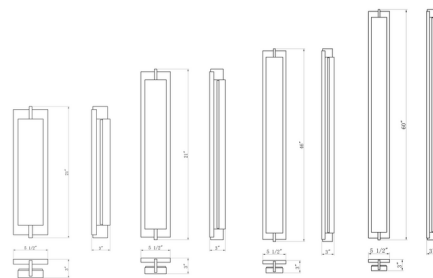

Lightology

lightology.com
866-954-4489
04-25-26

Project: _____

Company: _____

Location: _____ Fixture Type: _____

SPEC #: **EUFI429728**

Approved On: _____ Approved By: _____

Tribek Outdoor Wall Light By Eurofase

Description

An Agnes Martin painting, viewed in a fleeting glance might be perceived as a single color. A more careful inspection reveals fine textures that enliven the surface, just as the monochromatic disruption in the Tribek Outdoor Wall Light, serviced by backlit textured metal. This display of subtle variation delivers a stunning linear presence.

Specifications

COLOR . . . . . N/A
BODY FINISH . . . . . Gold
WATTAGE 18W
DIMMER . . . . . Standard 120V
DIMENSIONS . . . . . 5.5"W x 21"H x 3"D
INTEGRATED LED MODULE . . . . . 1 x LED/18W/120V LED

Technical Information

COLOR RENDERING . . . . . 90 CRI
LAMP COLOR 3000K
LUMENS/WATT 6.61
LUMINOUS FLUX . . . . . 119 lumens

Shown in gold

CLICK TO VIEW PRODUCT

Notes: