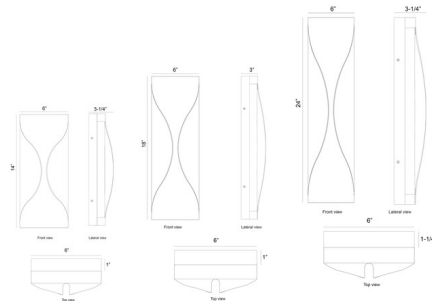

### Description

A sculpture in form, the Shayla Outdoor Wall Light is a striking outdoor fixture that presents deep drawing metal pinched at the face to reveal an organic gold textured surface. Illumination hidden within the gap drives a glow that grazes and embellishes the undulating surfaces. Can be mounted horizontally or vertically.

### Specifications

COLOR	N/A
BODY FINISH	Black / Gold
WATTAGE	20W
DIMMER	Standard 120V
DIMENSIONS	6"W x 14"H x 3"D
INTEGRATED LED MODULE	1 x LED/20W/120V LED