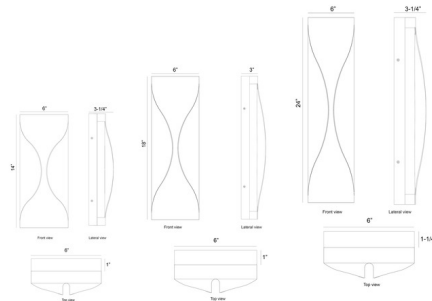

CLICK TO VIEW PRODUCT

Notes: