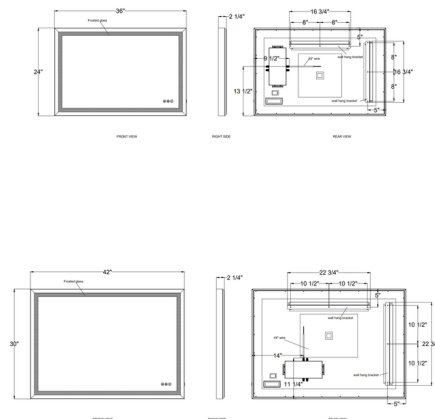

CLICK TO VIEW PRODUCT

Notes: