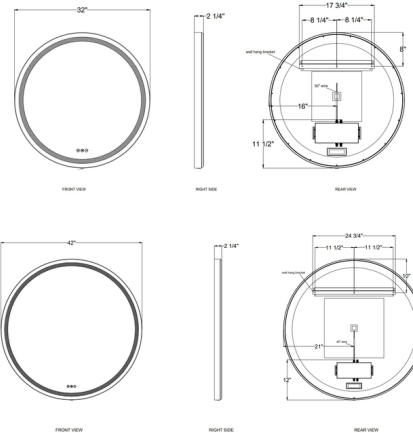

Description

The Artell Round LED Mirror features a beveled metal frame for a sleek, stylish look that will complement a wide variety of decor styles. A thin LED strip runs parallel to the frame to direct light outwards, and a backlight adds a halo of light against the wall. The color temperature can be switched between warm 3000K, neutral 45000K, or cool 6500K to suit any environment. Buttons on the face of the mirror control the color temperature, on/off/dimming, and the built-in glass defogger.

Specifications

COLOR Mirror
 BODY FINISH Brushed Black
 WATTAGE 59W
 DIMMER Included
 DIMENSIONS 32"W x 32"H x 2.25"D
 INTEGRATED LED MODULE 1 x LED/59W/120V LED

Technical Information

COLOR RENDERING 90 CRI
 LAMP COLOR CCT Select
 LUMENS/WATT 16.41
 LUMINOUS FLUX 968 lumens

Shown in brushed black / mirror

CLICK TO VIEW PRODUCT

Notes: