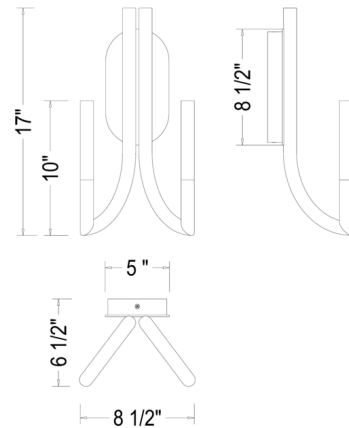

Shown in gold / frosted

CLICK TO VIEW PRODUCT

Notes: