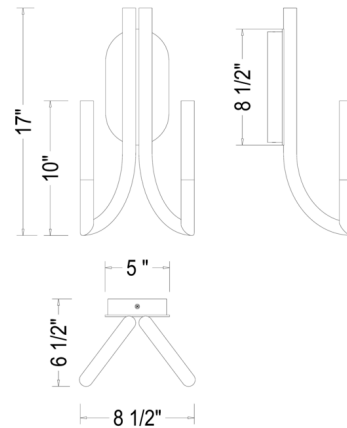

Shown in gold / frosted

CLICK TO VIEW PRODUCT

Notes: